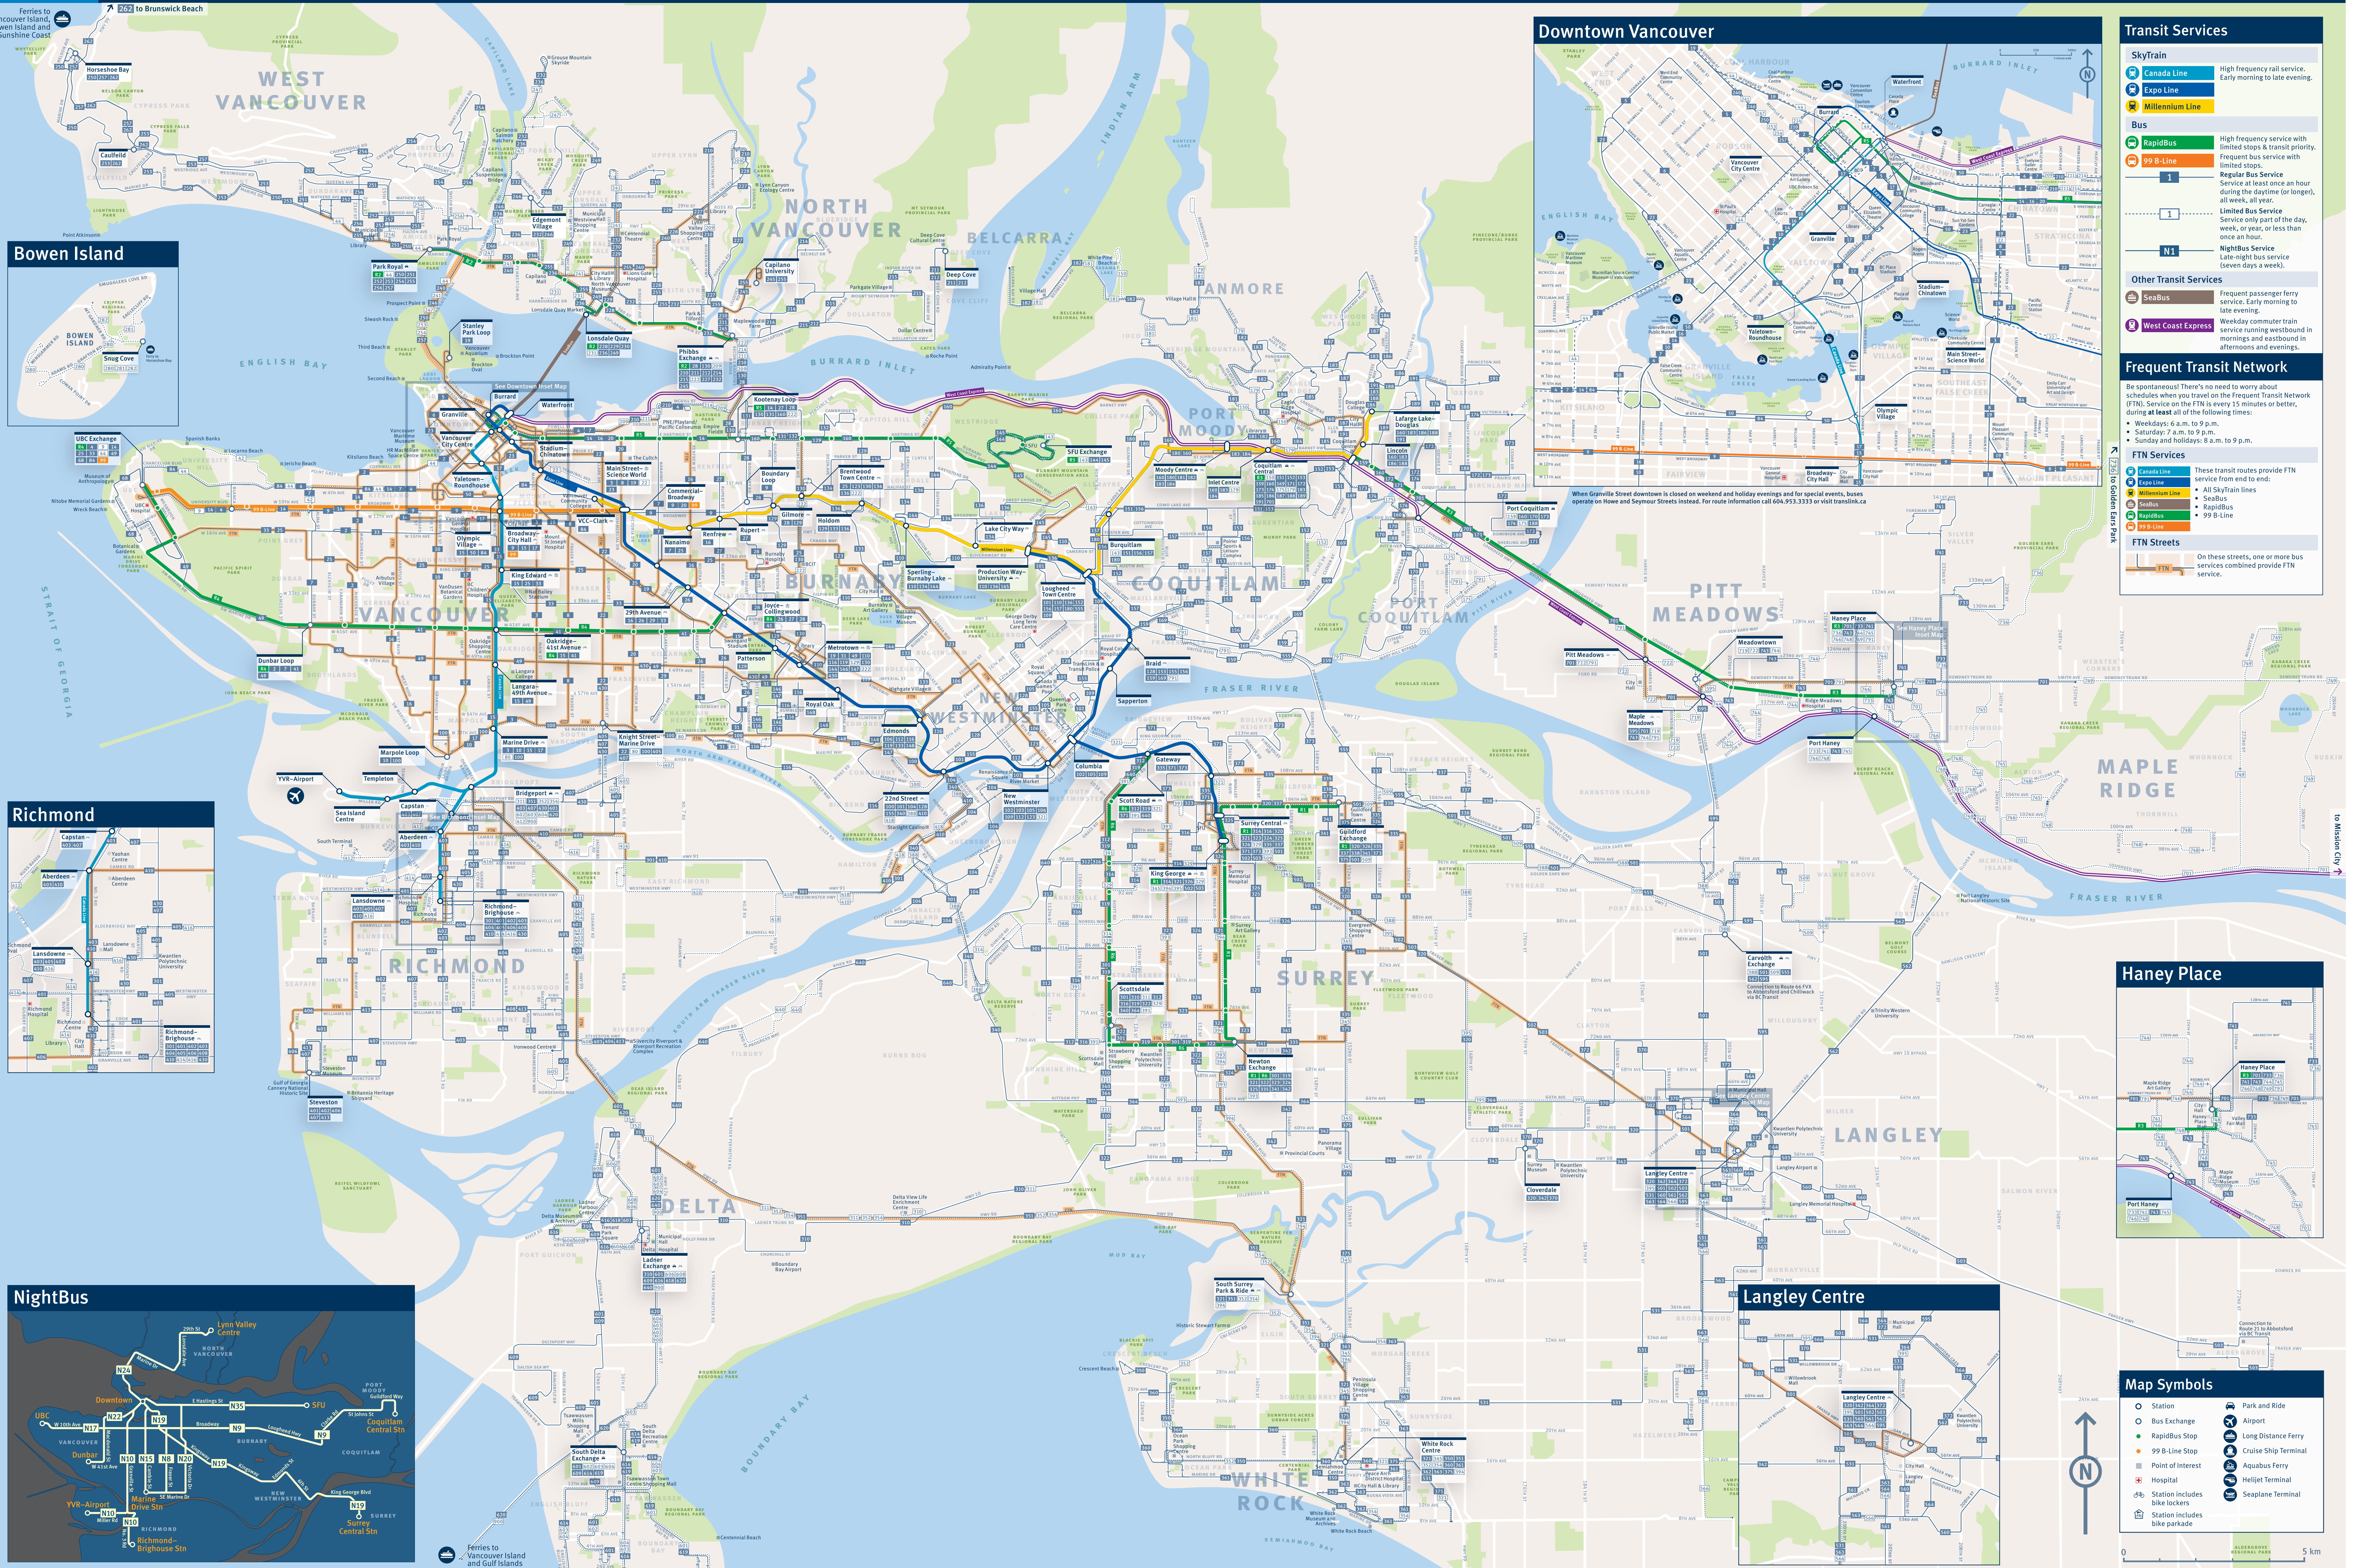

T Metro Vancouver Transit Map

Ferries to Vancouver Island, Bowen Island and Sunshine Coast

WEST VANCOUVER

NORTH VANCOUVER

BURNABY

VANCOUVER

RICHMOND

DELTA