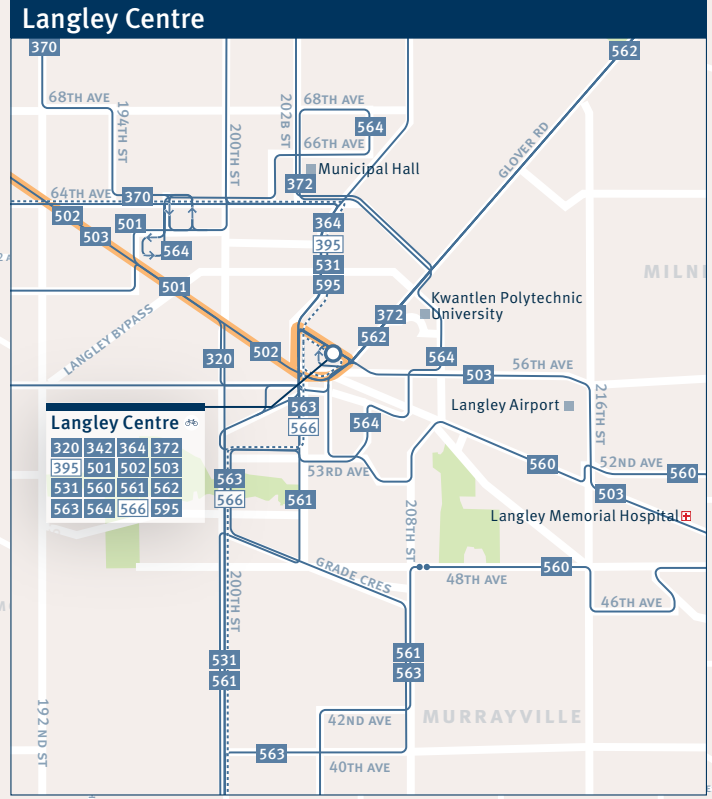

Connection to Route 21 to Abbotsford via BC Transit